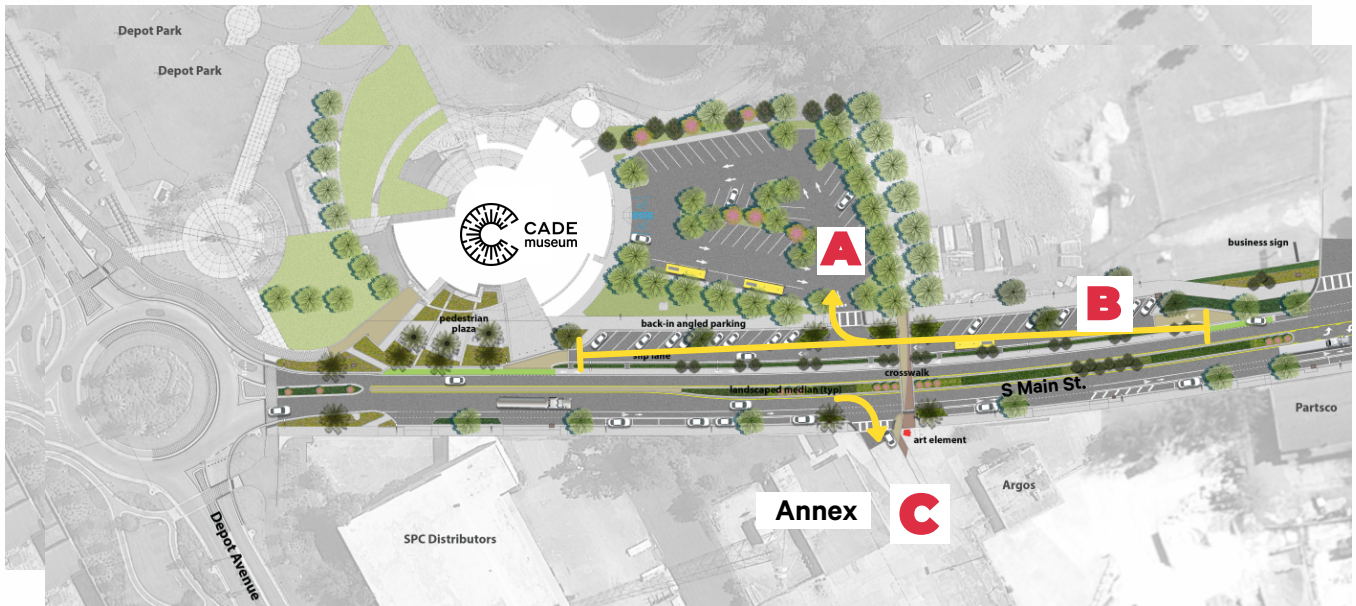

Cade Museum Parking Map

Parking available at the following locations:

A. Cade Museum parking lot

B. South Main Street parking

C. Annex/Garage building parking lot

Cade Museum Parking Lot

Head north on S Main St., after the roundabout veer right towards the Cade Museum. Turn right at the entrance.

Address:

811 S Main St, Gainesville, FL 32601

B

South Main Street Parking

Head north on S Main St., all back-in diagonal and parallel street parking is available to the public.

Annex/Garage Building Parking Lot

Head south on S Main St., after the roundabout on Depot Ave turn right into the Cade Annex building parking lot. The garage is located behind the annex.

Address:

904 S. Main Street, Gainesville, FL 32601

(across the street from the Cade Museum)